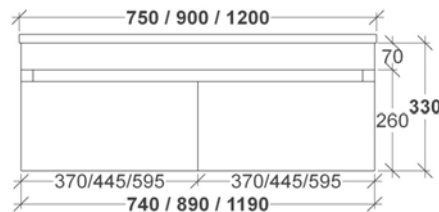

Specifications: Single Drawer