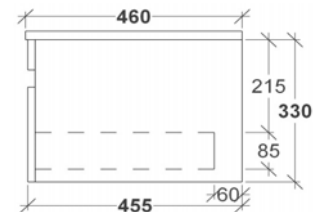

Specifications: Single Drawer