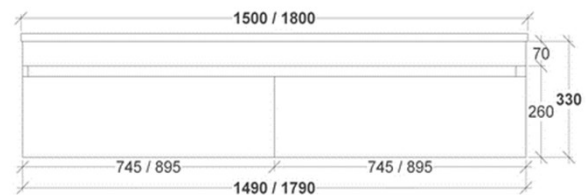

Specifications: Single Drawer